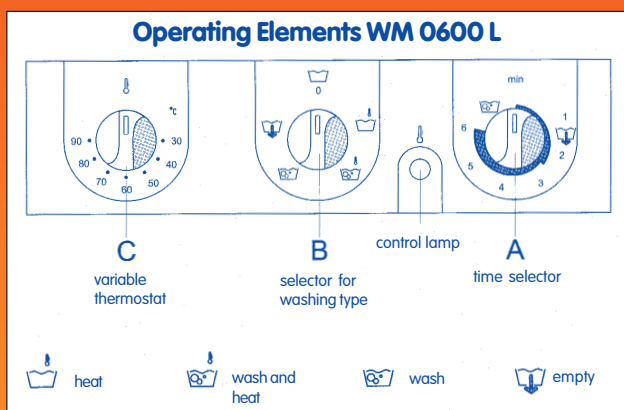

### WM 0600 L

drain pump, variable thermostat, high-grade steel vat,  
use of pre-warmed water possible, water use 30 l

Technical specifications:

height: 60 cm, width: 44 cm, depth: 49 cm, max. filling

quantity: 1,5 kg, heating: 2000 W, power: 2200 W,

fuse: 10 A, voltage: 220...230 AC, 50 Hz, net weight:

20 kg

While others are still washing and using expensive energy  
your laundry is already drying.

**USAGE:**  
simple and easy

**Additional  
saving tip**